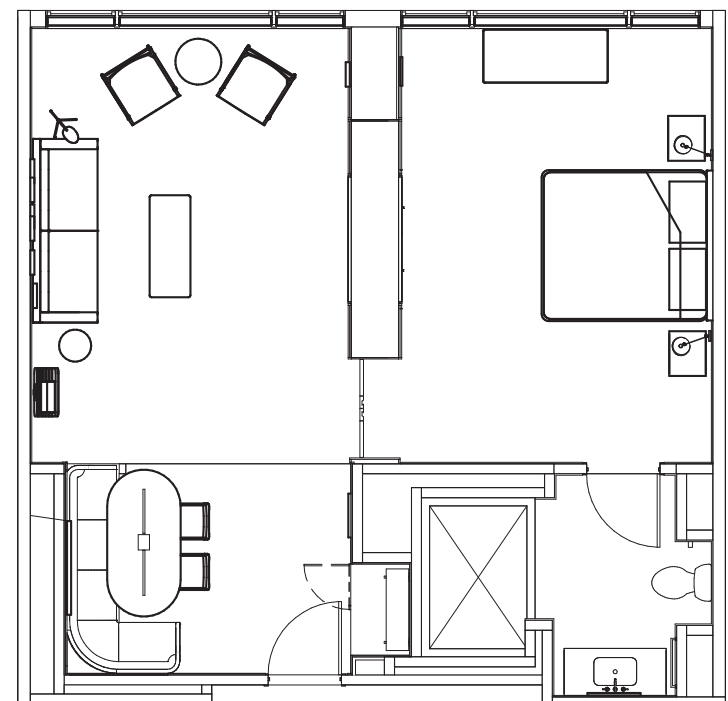

1 Suite Available
Rate: \$613.00

VIP Suites

VIP SUITES (2)

These ultra-modern suites are ideal for convening with smaller groups of up to eight people. Rich birch paneling is met with the contrast of crisp-white walls. Contemporary furnishings include an ample sofa and table seating easily accommodates up to six guests.

CONTEMPORARY. COMFORTABLE.

VIP suites offer:

- 804 square feet with hardwood floor entryway
- Kitchen cabinet complete with mini refrigerator
- Living area with sofa and additional seating
- Two large-screen HD televisions
- Parlor connecting to large king bedroom with one full bathroom
- Grand Club access for the registered guest

10 Suites Available
Rate: \$513.00

Executive Suites

EXECUTIVE SUITES (22)

Executive suites feature an intimate, separate living/meeting area and are perfect for gatherings for up to eight guests. These accommodations feature a residential-style living area connecting to a bedroom with one king-sized Hyatt Grand Bed®, a generous work station and additional seating.

INTIMATE. ROCKY MOUNTAIN VIEWS.

Executive suites offer:

- 784 square-foot suite
- Wet bar and mini refrigerator, residential-style counter seating opening the living area
- Oversized well-lit work desk
- Quartz touched bath with June Jacobs products
- Two large-screen HD Televisions
- Pull-out sofa bed featuring a memory foam mattress
- King-bedded guestroom that can connect to one additional bedroom, creating a two-bedroom suite