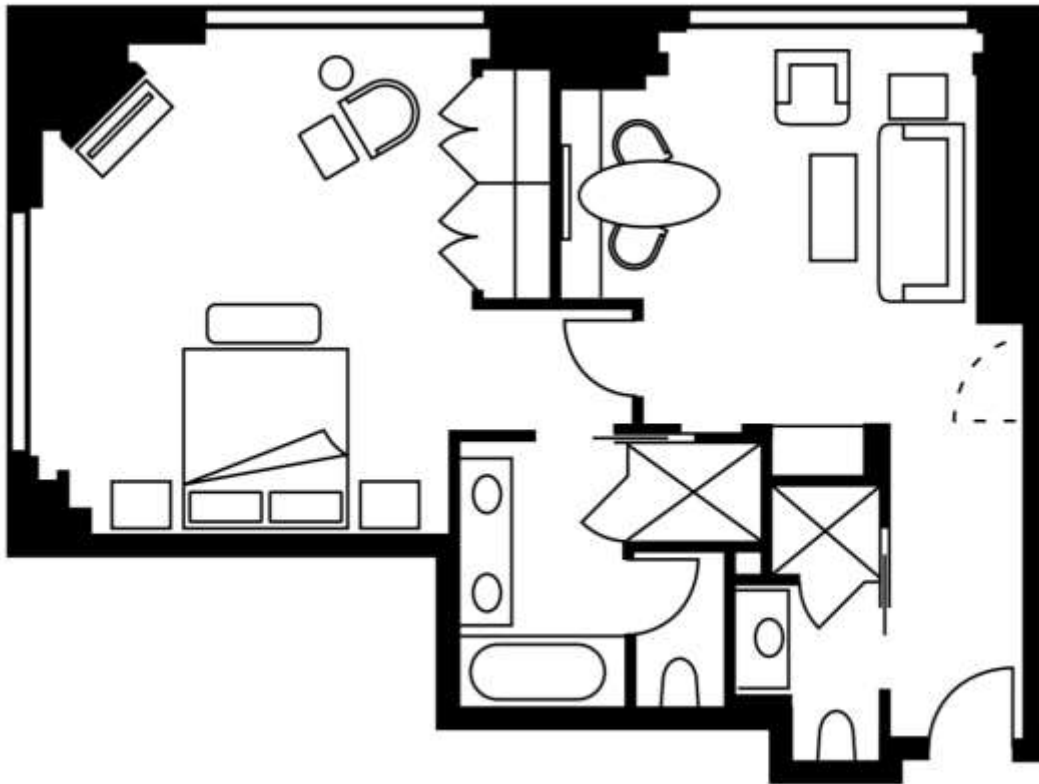

Four Seasons Hotel

EXECUTIVE Suite Specifications

RIMS 2019 Annual Conference & Exhibition

Executive Suite – (6) available

- Suite is 700 sq. ft.
- Formal foyer with guest bathroom
- Expansive living room with floor to ceiling windows
- Comfortable sitting area
- Pull-out queen size sofa bed
- Shabui stone accent walls
- 42' flat-screen LCD television
- Glass-topped writing desk with designer chairs
- Built-in refrigerated private bar
- Nespresso coffee and tea maker
- Full marble bathroom, including two vanity sinks
- Deep soaking waterfall tub
- TV screen hidden within the vanity mirror

Rate: $613.00