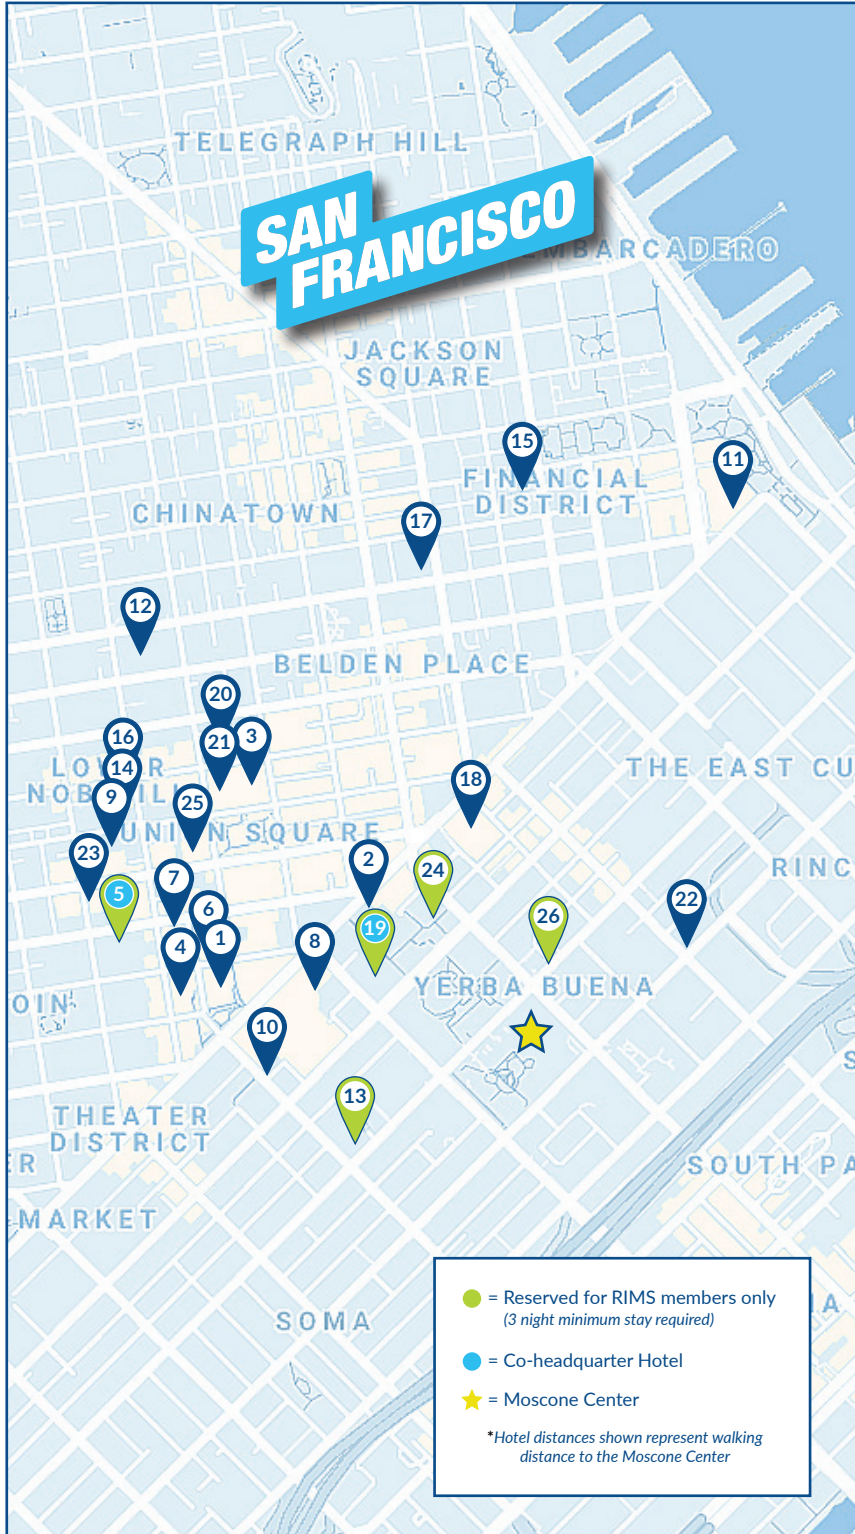

RIMS2022

RISKWORLD

ANNUAL CONFERENCE & EXHIBITION
APRIL 10-13 | SAN FRANCISCO

SAN FRANCISCO HOTELS

1. **Axiom Hotel**
28 Cyril Magnin Street - 0.6 mi*
Rates starting from \$329
2. **Four Seasons Hotel San Francisco**
757 Market Street - 0.3 mi*
Rates starting from \$429
3. **Grand Hyatt San Francisco**
345 Stockton Street - 0.6 mi*
Rates starting from \$331
4. **Hilton Parc 55 San Francisco**
55 Cyril Magnin Street - 0.6 mi*
Rates starting from \$311
5. **Hilton San Francisco Union Square [HQ/Member Only]**
222 O'Farrell Street - 0.7 mi*
Rates starting from \$311
6. **Hotel Abri**
127 Ellis Street - 0.5 mi*
Rates starting from \$259
7. **Hotel Nikko San Francisco**
222 Mason Street - 0.6 mi*
Rates starting from \$299
8. **Hotel Zelos San Francisco**
12 4th Street - 0.3 mi*
Rates starting from \$325
9. **Hotel Zeppelin**
545 Post Street - 0.8 mi*
Rates starting from \$299
10. **Hotel Zetta San Francisco**
55 5th Street - 0.5 mi*
Rates starting from \$345
11. **Hyatt Regency San Francisco**
5 Embarcadero Center - 1.0 mi*
Rates starting from \$324
12. **InterContinental Mark Hopkins San Francisco**
999 California Street - 1.0 mi*
Rates starting from \$401
13. **InterContinental San Francisco [Member Only]**
888 Howard Street - 0.2 mi*
Rates starting from \$401
14. **JW Marriott San Francisco**
515 Mason Street - 0.8 mi*
Rates starting from \$356
15. **Le Meridien San Francisco**
333 Battery Street - 0.9 mi*
Rates starting from \$371
16. **Marines' Memorial Club/Hotel**
609 Sutter Street - 0.8 mi*
Rates starting from \$285
17. **Omni San Francisco Hotel**
500 California Street - 0.7 mi*
Rates starting from \$368
18. **Palace Hotel, A Luxury Collection Hotel**
2 Montgomery Street - 0.4 mi*
Rates starting from \$365
19. **San Francisco Marriott Marquis [HQ/Member Only]**
780 Mission Street - 0.2 mi*
Rates starting from \$324
20. **San Francisco Marriott Union Square**
480 Sutter Street - 0.7 mi*
Rates starting from \$331
21. **Sir Francis Drake Hotel**
450 Powell Street - 0.7 mi*
Rates starting from \$322
22. **The Clancy San Francisco, Autograph Collection**
299 Second Street - 0.4 mi*
Rates starting from \$331
23. **The Clift Royal Sonesta**
495 Geary Street - 0.7 mi*
Rates starting from \$269
24. **The Park Central San Francisco [Member Only]**
50 3rd Street - 0.2 mi*
Rates starting from \$329
25. **The Westin St. Francis, San Francisco on Union Square**
335 Powell Street - 0.6 mi*
Rates starting from \$334
26. **W San Francisco [Member Only]**
181 Third Street - 368 ft*
Rates starting from \$411