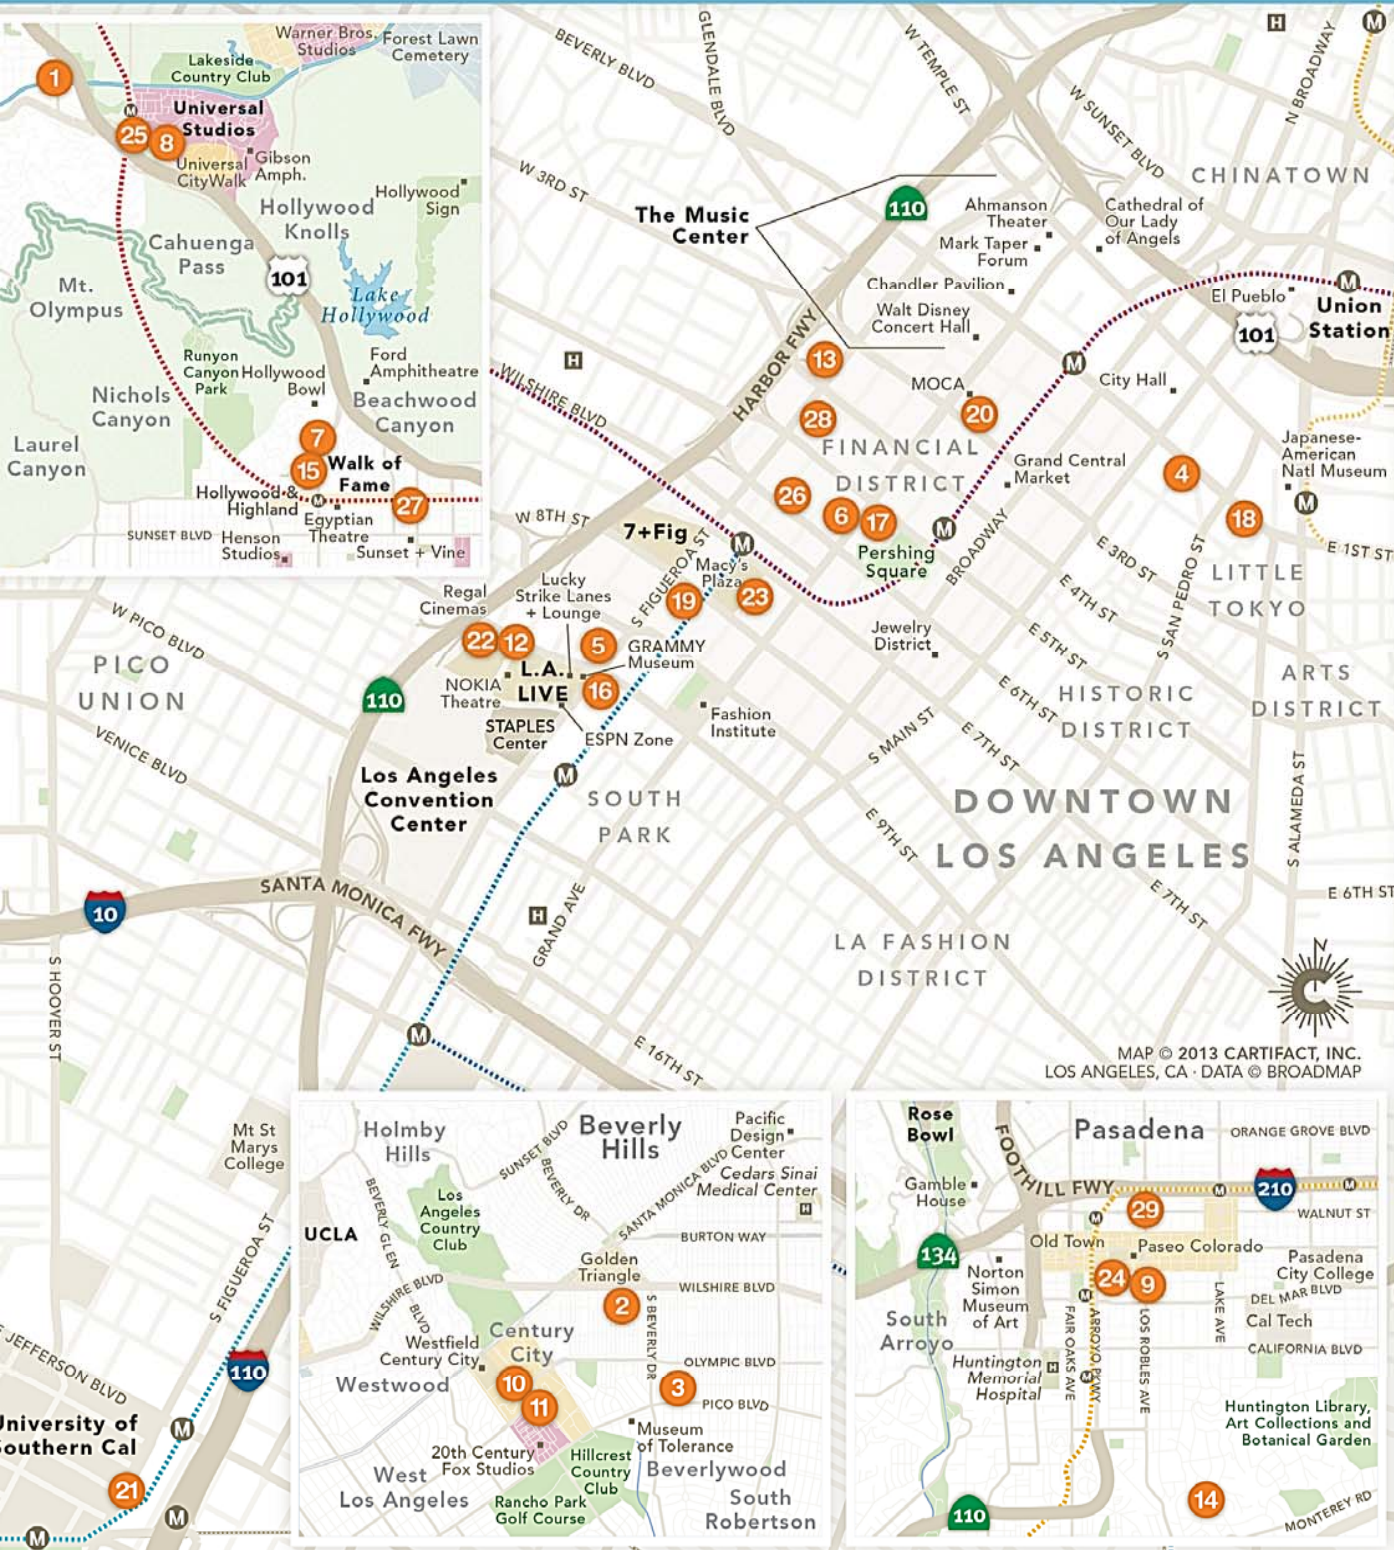

## Hotels

- 1 Beverly Garland's Holiday Inn .....4222 Vineland Avenue
  - 2 Beverly Wilshire, A Four Seasons Hotel .....9500 Wilshire Boulevard
  - 3 Crowne Plaza Beverly Hills .....1150 S Beverly Drive
  - 4 Doubletree by Hilton Los Angeles Downtown ..120 S Los Angeles Street  
(formerly Kyoto Grand)
  - 5 Figueroa Hotel .....939 S Figueroa Street
  - 6 Hilton Checkers Los Angeles .....535 S Grand Avenue
  - 7 Hilton Garden Inn .....2005 N Highland Avenue  
(formerly Hollywood Heights Hotel)
  - 8 Hilton Los Angeles Universal City .....555 Universal Hollywood Dr
  - 9 Hilton Pasadena .....168 S Los Robles Avenue
  - 10 Hyatt Regency Century Plaza .....2025 Avenue of the Stars
  - 11 InterContinental Los Angeles Century City ...2151 Avenue of the Stars
  - 12 JW Marriott Los Angeles L.A. LIVE\* .....900 W Olympic Boulevard
  - 13 LA Hotel Downtown .....333 S Figueroa Street  
(formerly Marriott Downtown LA)
  - 14 Langham Huntington Pasadena Hotel .....1401 S Oak Knoll Avenue
  - 15 Loews Hollywood Hotel .....1700 Ocean Avenue  
(formerly Renaissance Hollywood)
  - 16 LUXE City Center Hotel .....1020 S Figueroa Street
  - 17 Millennium Biltmore Hotel Los Angeles\* .....506 S Grand Avenue
  - 18 Miyako Hotel .....328 E 1st Street
  - 19 O Hotel .....819 S Flower Street
  - 20 Omni Los Angeles .....251 S Olive Street
  - 21 Radisson Hotel Los Angeles @ USC .....3540 S Figueroa Street
  - 22 Ritz-Carlton Los Angeles .....900 W Olympic Boulevard
  - 23 Sheraton Los Angeles Downtown Hotel .....711 S Hope Street
  - 24 Sheraton Pasadena .....303 Cordova Street
  - 25 Sheraton Universal Hotel .....333 Universal Hollywood Dr
  - 26 Standard Downtown Los Angeles .....550 S Flower Street
  - 27 W Hollywood Hotel & Residences .....6250 Hollywood Boulevard
  - 28 Westin Bonaventure Hotel & Suites\* .....404 S Figueroa Street
  - 29 Westin Pasadena .....191 N Los Robles Avenue
- (\*) CO-HEADQUARTER HOTELS