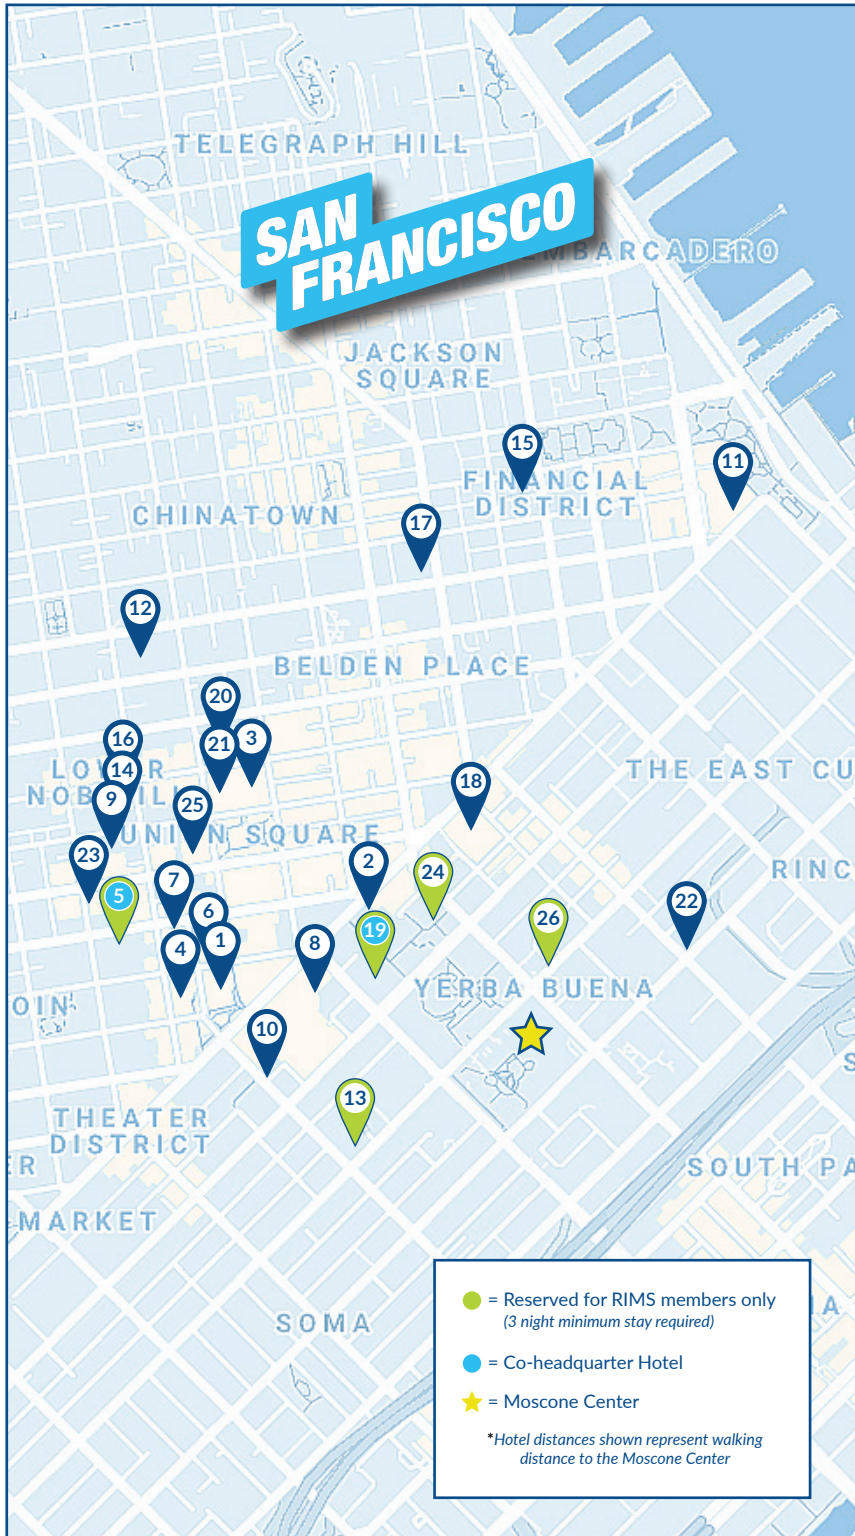

## SAN FRANCISCO HOTELS

1. **Axiom Hotel**  
28 Cyril Magnin Street - 0.6 mi\* **\$263**  
Rates starting from \$329
2. **Four Seasons Hotel San Francisco**  
757 Market Street - 0.3 mi\*  
Rates starting from \$429
3. **Grand Hyatt San Francisco**  
345 Stockton Street - 0.6 mi\*  
Rates starting from \$331
4. **Hilton Parc 55 San Francisco**  
55 Cyril Magnin Street - 0.6 mi\*  
Rates starting from \$311
5. **Hilton San Francisco Union Square [HQ/Member Only]**  
222 O'Farrell Street - 0.7 mi\*  
Rates starting from \$311
6. **Hotel Abri**  
127 Ellis Street - 0.5 mi\* **\$254**  
Rates starting from \$259
7. **Hotel Nikko San Francisco**  
222 Mason Street - 0.6 mi\* **\$244**  
Rates starting from \$299
8. **Hotel Zelos San Francisco**  
12 4th Street - 0.3 mi\*  
Rates starting from \$325
9. **Hotel Zeppelin**  
545 Post Street - 0.8 mi\*  
Rates starting from \$299
10. **Hotel Zetta San Francisco**  
55 5th Street - 0.5 mi\*  
Rates starting from \$345
11. **Hyatt Regency San Francisco**  
5 Embarcadero Center - 1.0 mi\* **\$277**  
Rates starting from \$324
12. **InterContinental Mark Hopkins San Francisco**  
999 California Street - 1.0 mi\* **\$279**  
Rates starting from \$401
13. **InterContinental San Francisco [Member Only]**  
888 Howard Street - 0.2 mi\* **\$372**  
Rates starting from \$401
14. **JW Marriott San Francisco**  
515 Mason Street - 0.8 mi\*  
Rates starting from \$356
15. **Le Meridien San Francisco**  
333 Battery Street - 0.9 mi\* **\$299**  
Rates starting from \$371
16. **Marines' Memorial Club/Hotel**  
609 Sutter Street - 0.8 mi\* **\$232**  
Rates starting from \$285
17. **Omni San Francisco Hotel**  
500 California Street - 0.7 mi\* **\$297**  
Rates starting from \$368
18. **Palace Hotel, A Luxury Collection Hotel**  
2 Montgomery Street - 0.4 mi\* **\$298**  
Rates starting from \$365
19. **San Francisco Marriott Marquis [HQ/Member Only]**  
780 Mission Street - 0.2 mi\*  
Rates starting from \$324
20. **San Francisco Marriott Union Square**  
480 Sutter Street - 0.7 mi\*  
Rates starting from \$331
21. **Sir Francis Drake Hotel**  
450 Powell Street - 0.7 mi\* **\$258**  
Rates starting from \$322
22. **The Clancy San Francisco, Autograph Collection**  
299 Second Street - 0.4 mi\*  
Rates starting from \$331
23. **The Clift Royal Sonesta**  
495 Geary Street - 0.7 mi\*  
Rates starting from \$269
24. **The Park Central San Francisco [Member Only]**  
50 3rd Street - 0.2 mi\*  
Rates starting from \$329
25. **The Westin St. Francis, San Francisco on Union Square**  
335 Powell Street - 0.6 mi\*  
Rates starting from \$334
26. **W San Francisco [Member Only]**  
181 Third Street - 368 ft\*  
Rates starting from \$411